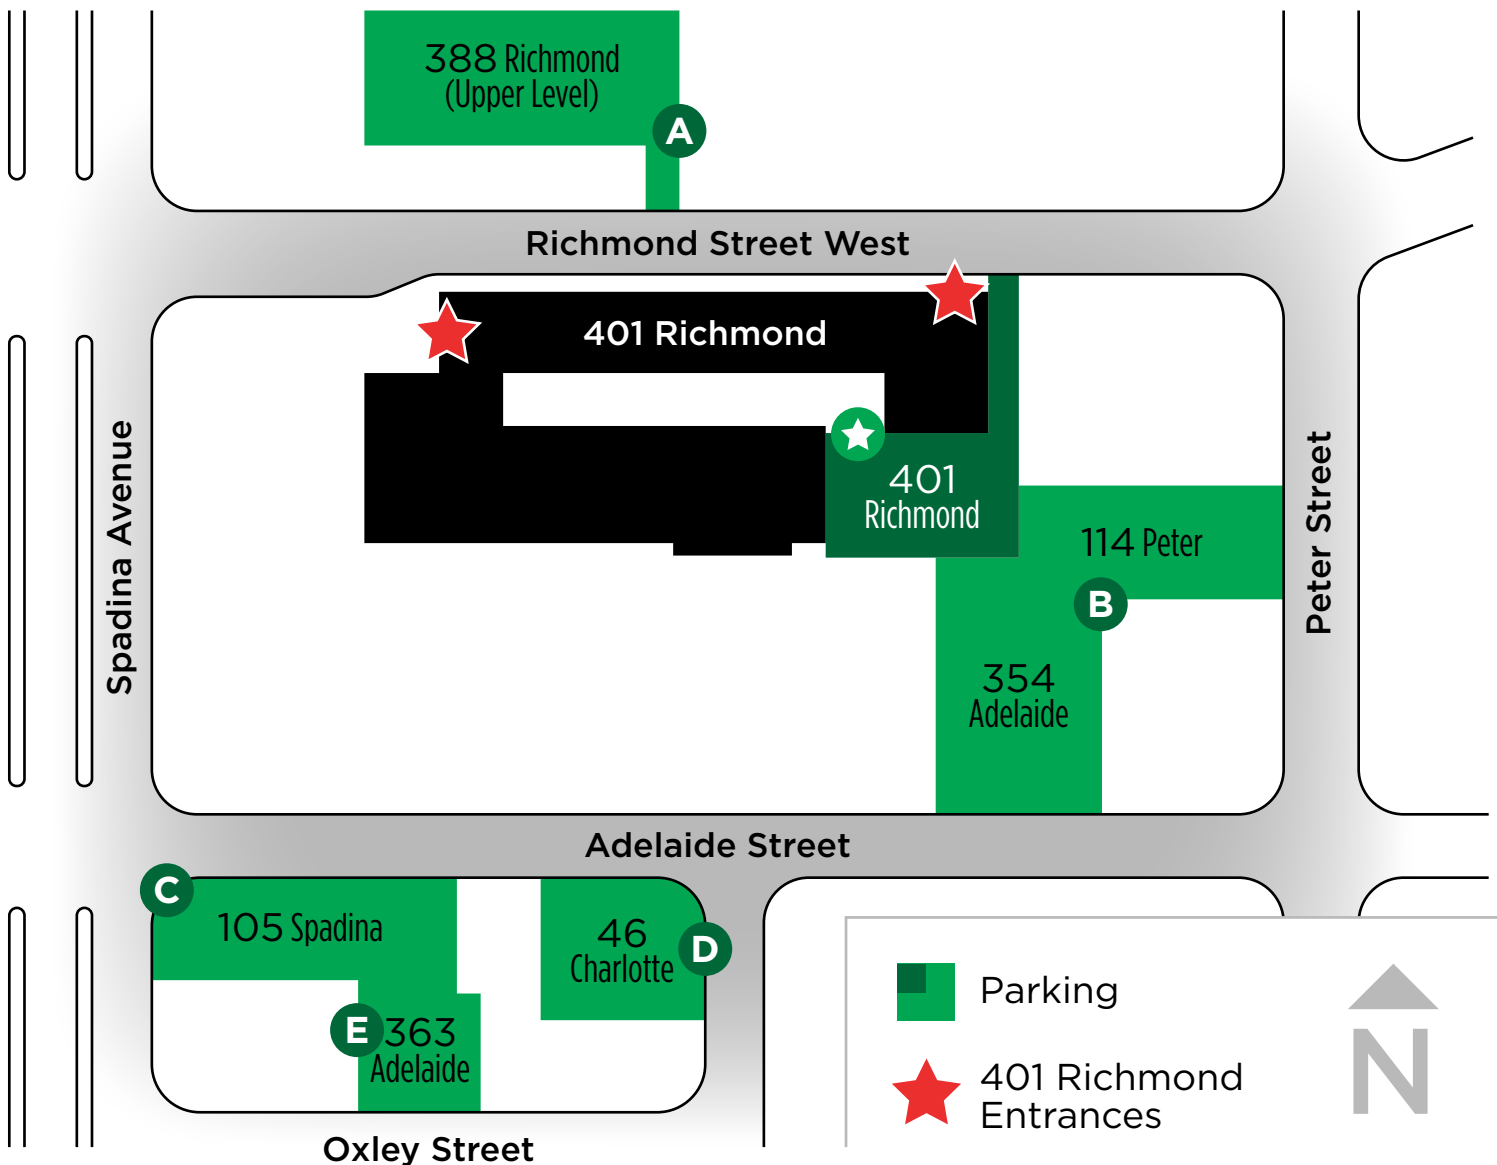

# Nearby parking options for 401 Richmond Street West

## PARKING RATES

- A** **388 Richmond**  
Monday-Friday, 6AM-6PM  
\$4 each ½ hour or less, \$14 daily max  
*Spots are rarely available during work days.*
- B** **114 Peter & 354 Adelaide**  
Monday-Saturday, 6AM-6PM  
\$5 each ½ hour or less, \$17 daily max
- C** **105 Spadina**  
Monday-Saturday  
\$3 each ½ hour, \$10 max 6PM-7AM
- D** **46 Charlotte**  
Monday-Friday, 6AM-6PM  
\$4 each ½ hour, \$18 daily max
- E** **363 Adelaide**  
Monday-Saturday, 6PM-7AM  
\$3 each ½ hour, \$10 daily max
- 401 Richmond**  
Monday-Friday, 6PM-6AM ONLY  
Saturday & Sunday ALL-DAY  
\$10 flat rate